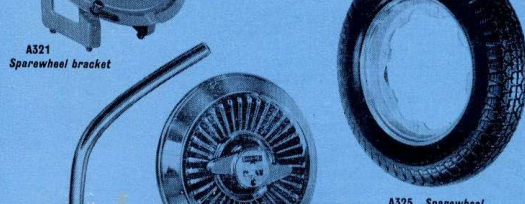

Make sure you buy genuine **Lambretta** accessories

www.lambretta.com