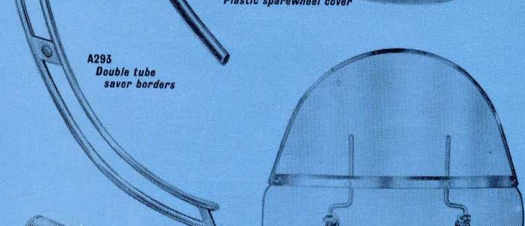

Make sure you buy genuine **Lambretta** accessories

www.lambretta.com